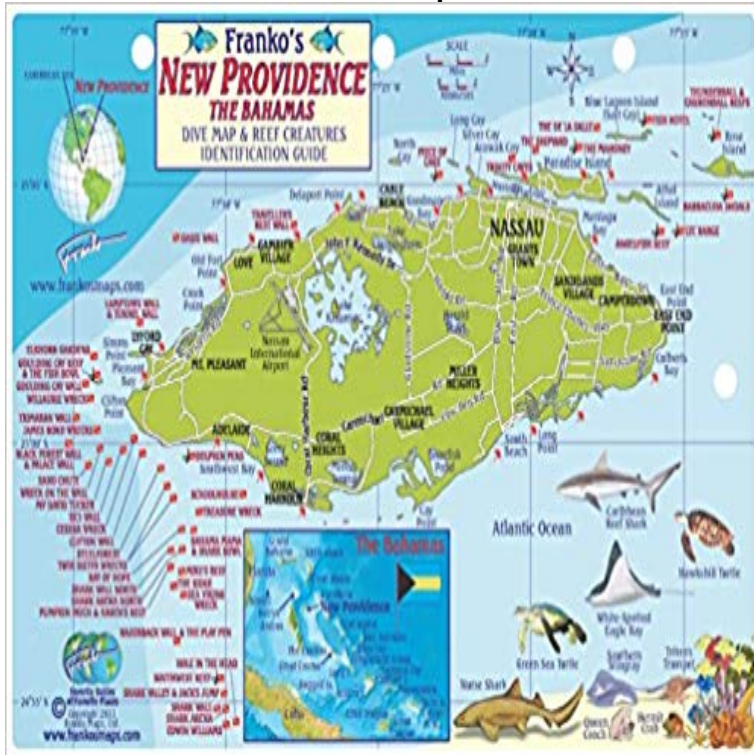

Bahamas - New Providence Dive Sites and Reef Creatures Map Electronic Franko Maps Fish ID Card and Map

THIS PRODUCT IS AN ELECTRONIC DOWNLOAD AND WORKS ON A PC/MAC/ANDROID/IPAD, IPAD MINI, ANDROID TABLET/ANDROID PHONE AND IPHONE. TOTAL PAGES: 55. NUMBER OF FRANKO MAPS CARDS INCLUDED: 2 NEW PROVIDENCE The capital city of The Bahamas is Nassau, which is on the east side of 21-mile long New Providence. It has a natural harbour which is sheltered by 3-mile long Paradise Island. This harbour was the center attraction of settlers in the late 1600s. Nassau has fortresses, mansions, cathedrals and churches. Natives of Nassau are locally called Nassuvians. Paradise Island was once called Hogg Island. Now it is exclusively built up for the enjoyment of tourists, with fabulous resorts, a famous aquarium, a golf course, restaurants, shops and a casino. We provide dive sites names with short descriptions and pictures of the coral reef creatures that are hyperlinked to Wikipedia for more information. The electronic version of this Franko Maps card works on multiple electronic devices including PC, MAC, iPad, iPad Mini, iPhone, Android tablet, Android Phone, Kindle Fire and Chrome OS. The cards are designed for the person on the go. They are fully downloadable to our Flux Player. 3D Action Video has taken the Franko Maps cards (digital edition) to a new level. We added text, hyperlinks and other value adds to provide you on the go access to these great products available for viewing on a multitude of electronic devices. You can zoom in on the pages for easier reading. We also took the text such as dive site and surf site descriptions and made separate pages for easier reading. Then we threw in sections from the Explore the Sea more for selected cards such as How Coral reefs Form, the Mid Reef and Dangers to Coral Reefs. Click on the preview pictures below to get a sample of what is included.