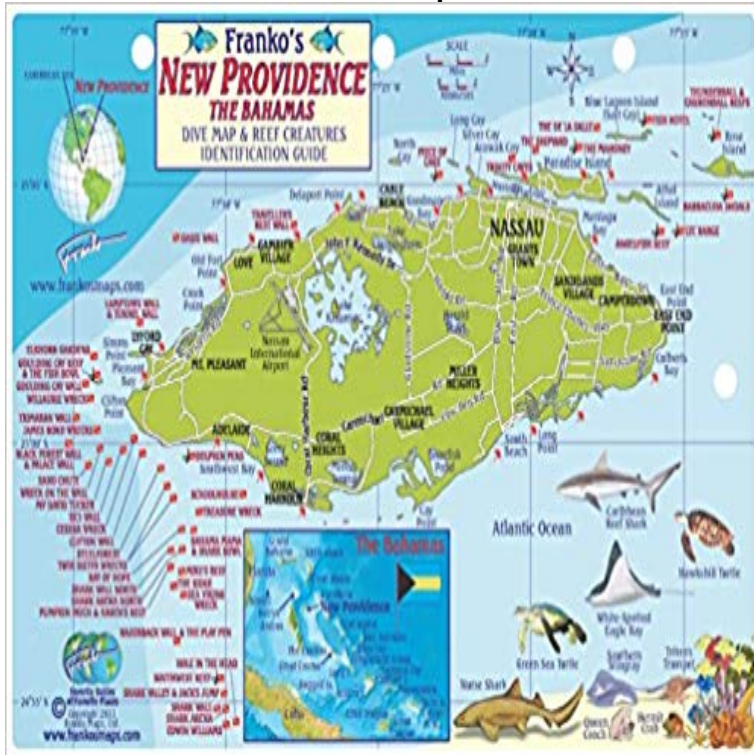

# Bahamas - New Providence Dive Sites and Reef Creatures Map Electronic Franko Maps Fish ID Card and Map

THIS PRODUCT IS AN ELECTRONIC DOWNLOAD AND WORKS ON A PC/MAC/ANDROID/IPAD, IPAD MINI, ANDROID TABLET/ANDROID PHONE AND IPHONE. TOTAL PAGES: 55. NUMBER OF FRANKO MAPS CARDS INCLUDED: 2 NEW PROVIDENCE The capital city of The Bahamas is Nassau, which is on the east side of 21-mile long New Providence. It has a natural harbour which is sheltered by 3-mile long Paradise Island. This harbour was the center attraction of settlers in the late 1600s. Nassau has fortresses, mansions, cathedrals and churches. Natives of Nassau are locally called Nassuvians. Paradise Island was once called Hogg Island. Now it is exclusively built up for the enjoyment of tourists, with fabulous resorts, a famous aquarium, a golf course, restaurants, shops and a casino. We provide dive sites names with short descriptions and pictures of the coral reef creatures that are hyperlinked to Wikipedia for more information. The electronic version of this Franko Maps card works on multiple electronic devices including PC, MAC, iPad, iPad Mini, iPhone, Android tablet, Android Phone, Kindle Fire and Chrome OS. The cards are designed for the person on the go. They are fully downloadable to our Flux Player. 3D Action Video has taken the Franko Maps cards (digital edition) to a new level. We added text, hyperlinks and other value adds to provide you on the go access to these great products available for viewing on a multitude of electronic devices. You can zoom in on the pages for easier reading. We also took the text such as dive site and surf site descriptions and made separate pages for easier reading. Then we threw in sections from the Explore the Sea more for selected cards such as How Coral reefs Form, the Mid Reef and Dangers to Coral Reefs. Click on the preview pictures below to get a sample of what is included.