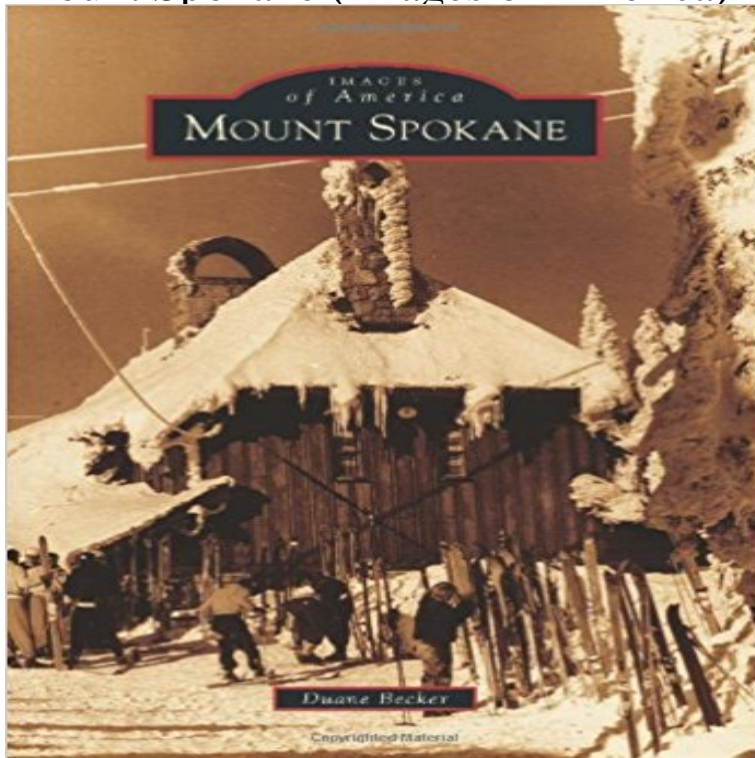

## Mount Spokane (Images of America)

Located just 25 miles northeast of Spokane, Mount Spokane has been a popular winter and summer recreation area for many years. The area around the 5,883-foot peak is rugged and covered with dense forest and plant habitat. As the population around the area grew during the last half of the 19th century, more people and community leaders got involved with Mount Spokane. In 1927, the area became a state park. Skiing has long since been popular on the mountain, and today the skiing tradition continues stronger than ever. For the first time, this book brings together the complete history and photograph collection of Mount Spokane. This photographic history covers not only skiing but also early auto tour trips, a 1930s Civilian Conservation Corps camp, and a Spokane television station that built its transmitting tower on the summit of a mountain. Today, Mount Spokane is a 13,919-acre park, the largest state park in Washington.