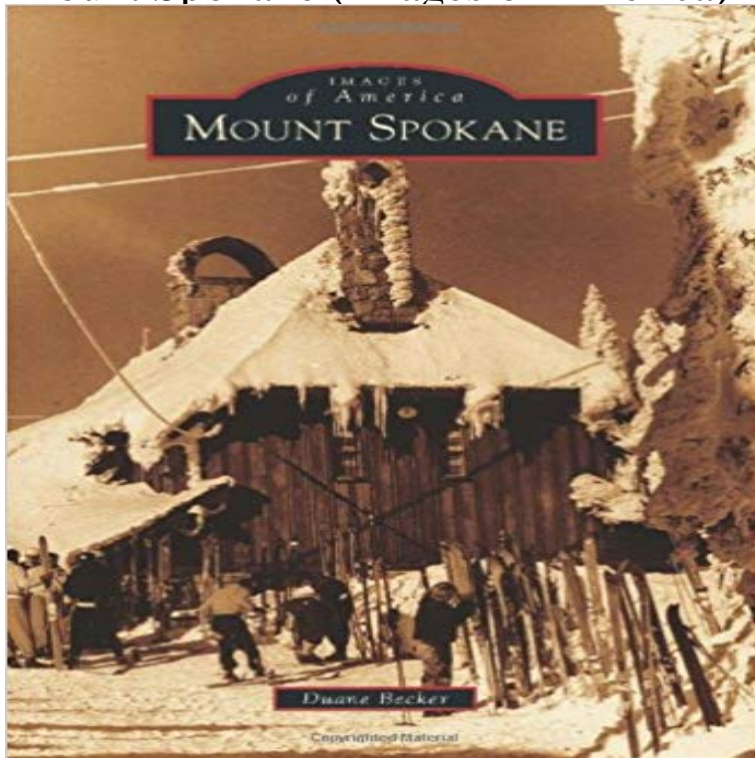

## Mount Spokane (Images of America)

Located just 25 miles northeast of Spokane, Mount Spokane has been a popular winter and summer recreation area for many years. The area around the 5,883-foot peak is rugged and covered with dense forest and plant habitat. As the population around the area grew during the last half of the 19th century, more people and community leaders got involved with Mount Spokane. In 1927, the area became a state park. Skiing has long since been popular on the mountain, and today the skiing tradition continues stronger than ever. For the first time, this book brings together the complete history and photograph collection of Mount Spokane. This photographic history covers not only skiing but also early auto tour trips, a 1930s Civilian Conservation Corps camp, and a Spokane television station that built its transmitting tower on the summit of a mountain. Today, Mount Spokane is a 13,919-acre park, the largest state park in Washington.