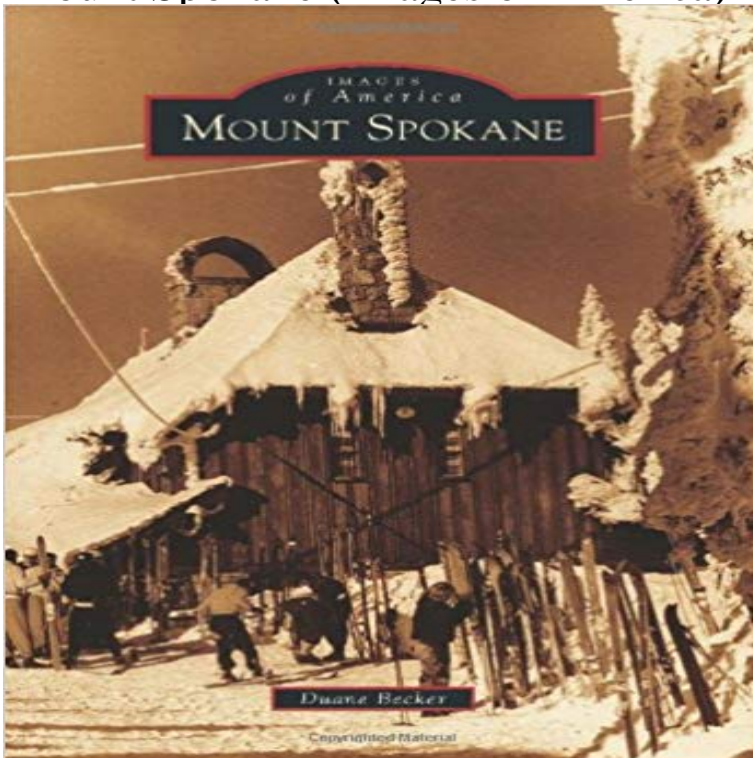

## Mount Spokane (Images of America)

Located just 25 miles northeast of Spokane, Mount Spokane has been a popular winter and summer recreation area for many years. The area around the 5,883-foot peak is rugged and covered with dense forest and plant habitat. As the population around the area grew during the last half of the 19th century, more people and community leaders got involved with Mount Spokane. In 1927, the area became a state park. Skiing has long since been popular on the mountain, and today the skiing tradition continues stronger than ever. For the first time, this book brings together the complete history and photograph collection of Mount Spokane. This photographic history covers not only skiing but also early auto tour trips, a 1930s Civilian Conservation Corps camp, and a Spokane television station that built its transmitting tower on the summit of a mountain. Today, Mount Spokane is a 13,919-acre park, the largest state park in Washington.