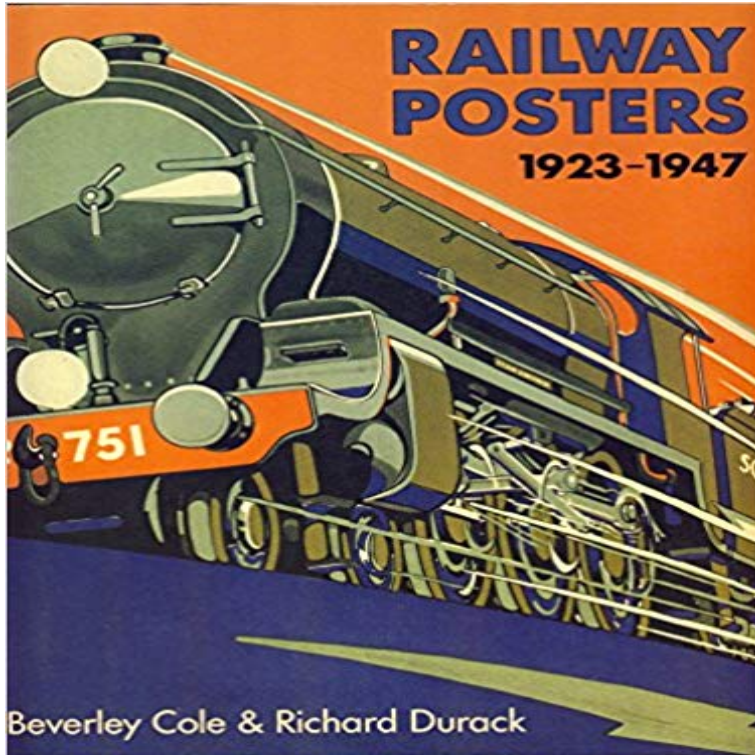

## Railway Posters 1923-1947: From the Collection of the National Railway Museum

The National Railway Museum in York has a large and varied collection of railway art and artefacts; this book shows over 200 of the best posters dating from the railways heyday prior to nationalization. In this period, renowned poster artists of the calibre of Edward McKnight Kauffer, Tom Purvis and Cassandre were commissioned by the railway groups to promote not only their lines but also the most beautiful and appealing cities and towns in their areas for tourists to visit. The railway companies virtually invented the package tour, and promoted it intensively not only in the UK but also in the USA. The introduction explains the history of the companies during the period covered, and examines their attitudes to poster advertising. The book is then divided into four sections, one for each of the railway groups: the resulting selection makes an analysis of poster art in the UK in its golden age of the Twenties and Thirties. Extended captions explain the context of the works, and information about the artists is provided. The authors are on the curatorial staff of the National Railway Museum, York.