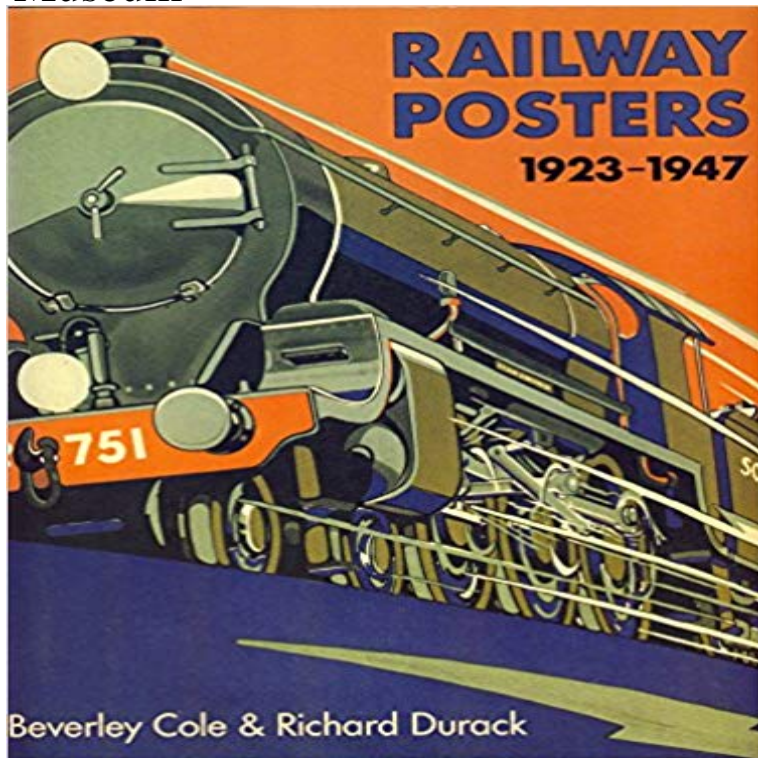

Railway Posters 1923-1947: From the Collection of the National Railway Museum

The National Railway Museum in York has a large and varied collection of railway art and artefacts; this book shows over 200 of the best posters dating from the railways heyday prior to nationalization. In this period, renowned poster artists of the calibre of Edward McKnight Kauffer, Tom Purvis and Cassandre were commissioned by the railway groups to promote not only their lines but also the most beautiful and appealing cities and towns in their areas for tourists to visit. The railway companies virtually invented the package tour, and promoted it intensively not only in the UK but also in the USA. The introduction explains the history of the companies during the period covered, and examines their attitudes to poster advertising. The book is then divided into four sections, one for each of the railway groups: the resulting selection makes an analysis of poster art in the UK in its golden age of the Twenties and Thirties. Extended captions explain the context of the works, and information about the artists is provided. The authors are on the curatorial staff of the National Railway Museum, York.