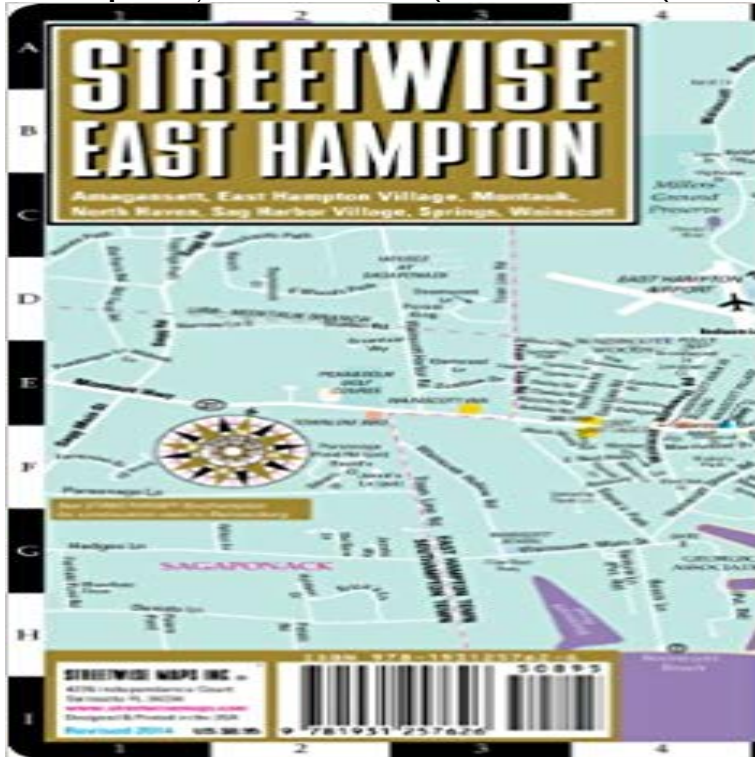

Streetwise East Hampton Map - Laminated City Street Map of East Hampton, New York (Streetwise (Streetwise Maps))

Streetwise East Hampton Map - Laminated City Street Map of East Hampton, New York - Folding pocket size travel map with integrated LIRR tracks & Jitney stops This map covers the following areas: Main East Hampton Map 1:36,000 Montauk Map 1:36,000 East Hampton embodies rural glamour. Where else can you find Tiffanys and a farm stand within 2 miles of each other? Bicycles share the road with Bentleys, and vintage pickup trucks are admired as much for their status as their practicality. Much is made of the concentration of wealth and celebrities, but its the natural beauty that is the real star. The wide sandy beaches are some of the most beautiful in all of America. The light, in the summer particularly, is clear and warm. Weathered shingle houses stand among the dunes and tree lined lanes. This area used to be known as a collection of potato farms and artists studios. Now, new houses dot the fields instead of potato plants in almost equal numbers. The original artists who made the area famous as a creative haven have been replaced by a younger generation who also cherish the light and beauty inherited from Mother Nature. Getting around the township of East Hampton can be challenging. Winding roads, new growth and snarling traffic during the season can combine to create a navigational nightmare, unless youre equipped with the STREETWISE East Hampton Map. Known as the map of the Hamptons, the STREETWISE East Hampton Map covers everything from Wainscott to Montauk. Hotels, restaurants, shopping areas, parking, parks, cemeteries, beaches, and places of interest are all marked on the map and listed in the index. Sag Harbor, officially half in East Hampton and half in Southampton Townships, and North Haven are also depicted on the map. If you want to get around East Hampton, Amagansett, Sag Harbor or any other locality in the eastern